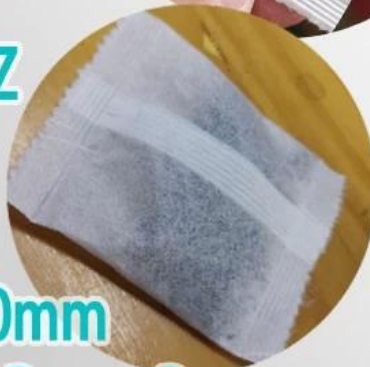

Assistant
...Deli Tea Machine

1. 功率 1.5kw
2. 105x200mm

Tea Bag Packer DL-6CND-16

Voltage : 220V 50HZ
Power : 0.5 kw
Bag Width : 70mm
Bag Length : 35-100mm
Plastic/Nylon/Filter Paper Bags

All stainless steel
30-40 bags / minute
Tea Weight : 1-20 gram

L:45cm W:56cm H:150cm

Website: delijx.com Email: info@delijx.com
WhatsApp/ WeChat/ Tel: 0086-18120033767