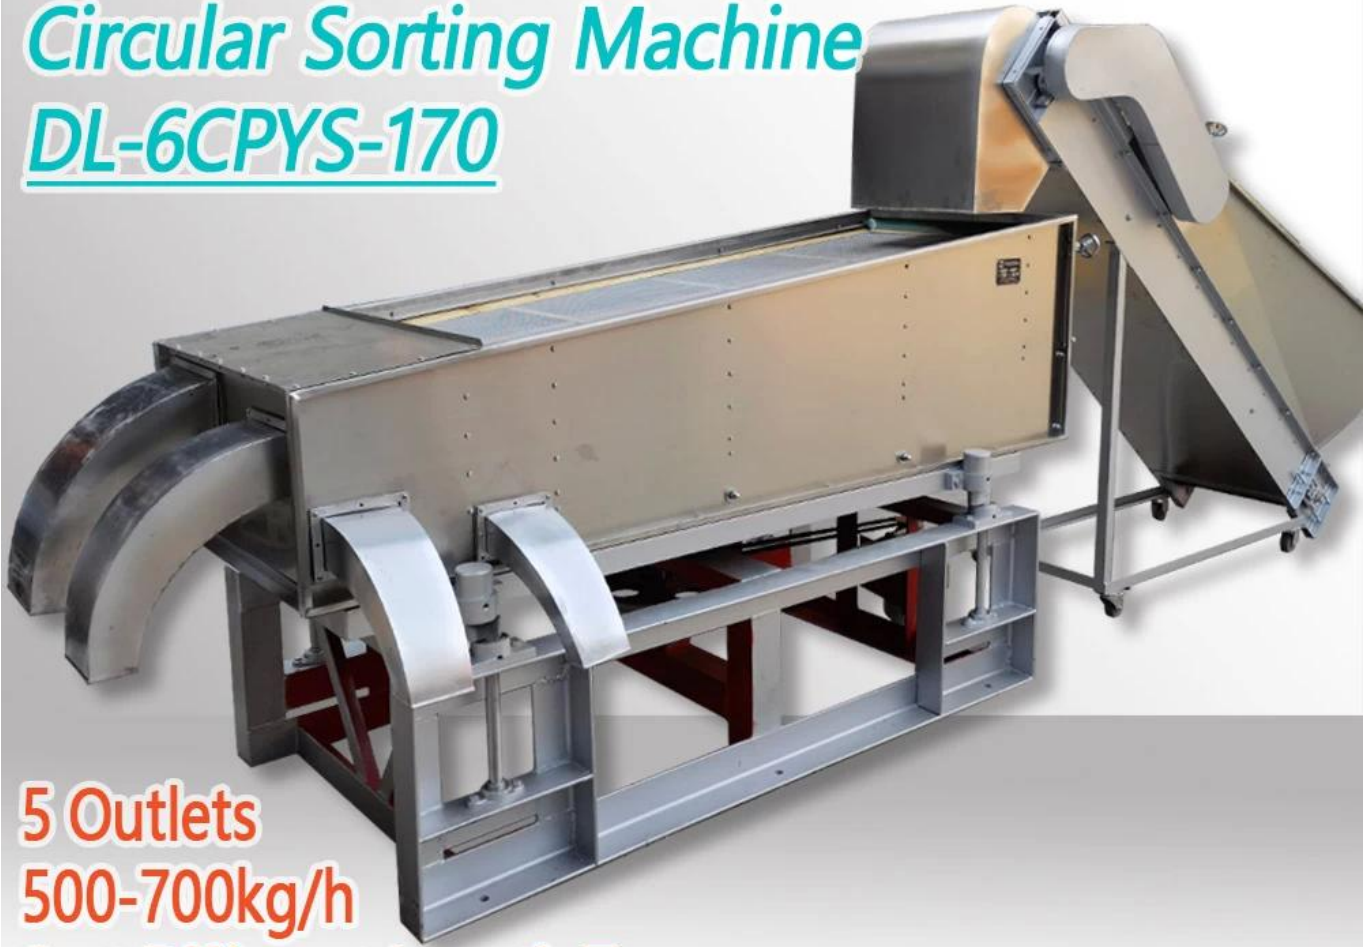

The main shaft of the machine is equipped with an eccentric block, which has the effect of reducing vibration. It is an indispensable machine in the tea making process.

APPLICATION

[Tea screening sorting machine](#) is suitable for processing black / green / oolong / white / dark / herbal tea, the following is the working time required for the above tea production.

SPECIFICATION

[Tea Leaf Sieving Sorting Machine](#) specification list:

洁力 洁力

Circular Sorting Machine DL-6CPYS-170

5 Outlets

500-700kg/h

Sort Different Length Tea L:410cm W:170cm H:220cm

Website: delijx.com Email: info@delijx.com
WhatsApp/ WeChat/ Tel: 0086-18120033767

Model	DL-6CPYS-170
Form	Single layer four screen rotary
Outlets	5
Tilt angle of screen surface	6.5 degree
Size of screening	1700*700mm
Sieve bed gyration radius	30mm
Sieve bed speed	230 Rpm
Power	1.1KW
Capacity	500-700kg/h
Demension	4100*1700*2200mm

If you have special need, it can be customized according to the needs of customers.

力. 5500g

Circular Sorting Machine DL-6CPYS-170

5 Outlets

500-700kg/h

Sort Different Length Tea L:410cm W:170cm H:220cm

Website: delijx.com Email: info@delijx.com
WhatsApp/ WeChat/ Tel: 0086-18120033767