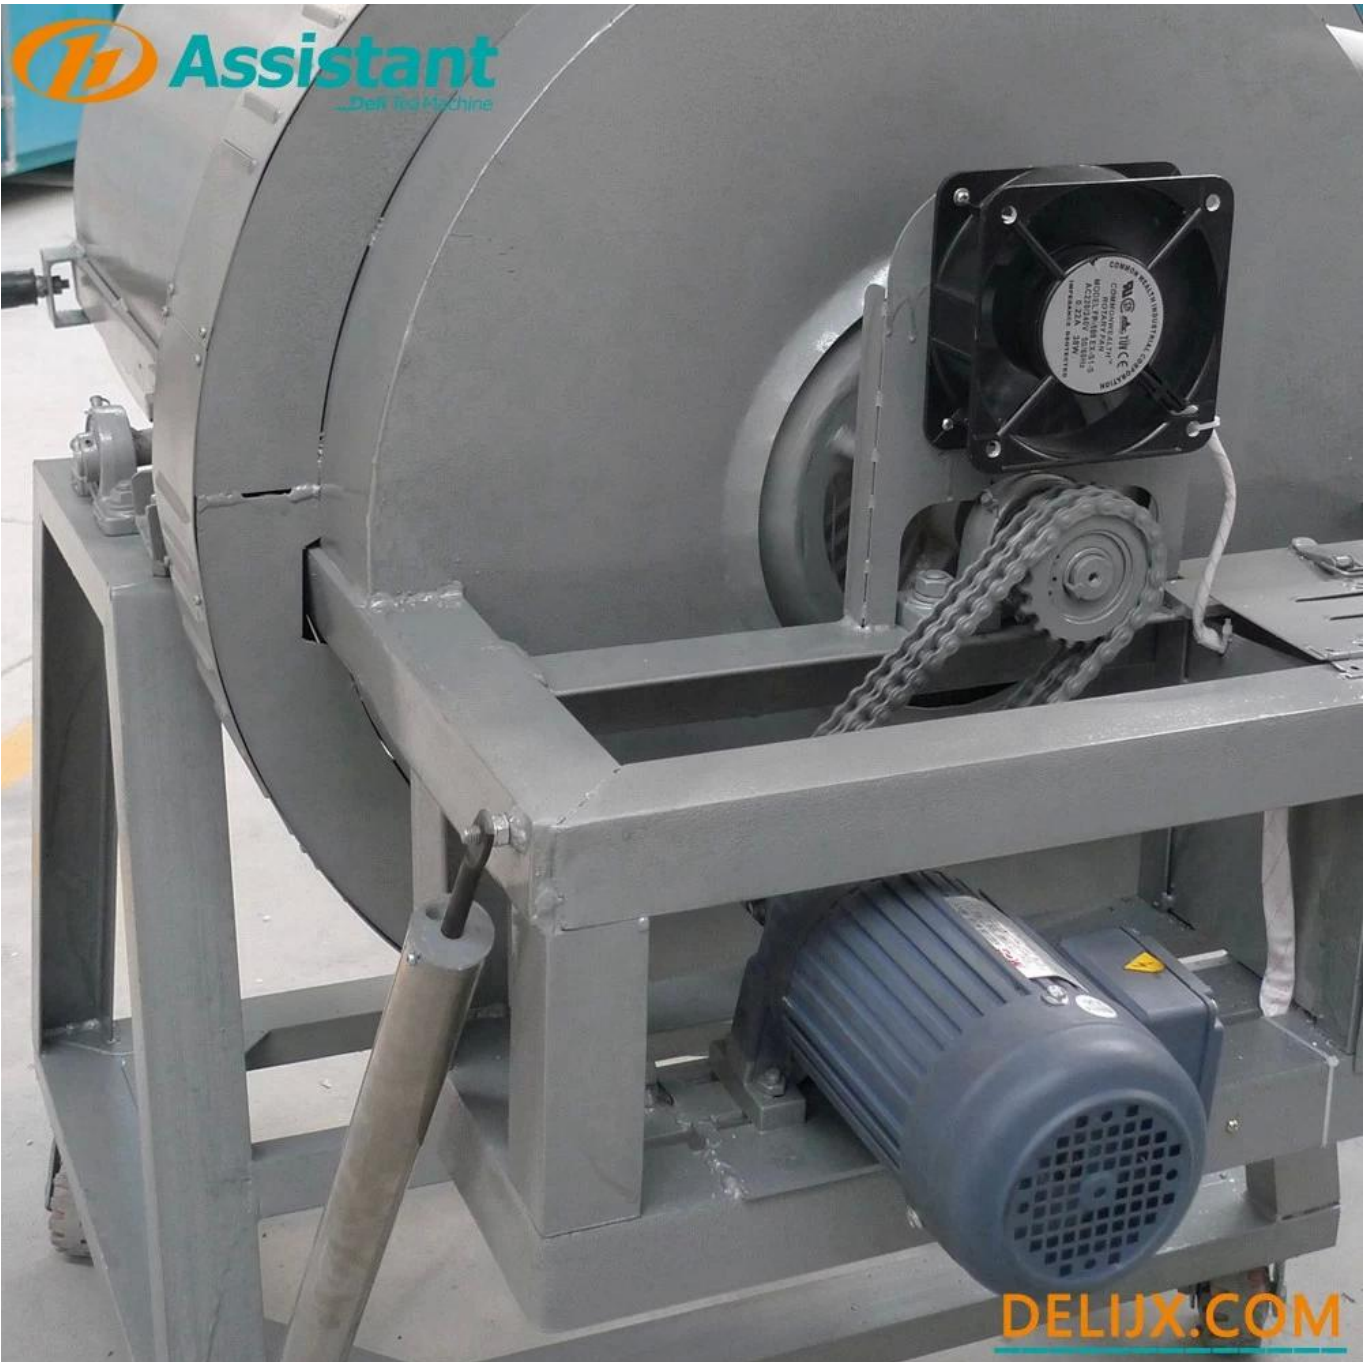

CONTACT

If you are interested in this product, please contact us to get the price.

↑ ↑ Click the icon to get the latest price directly ↑ ↑