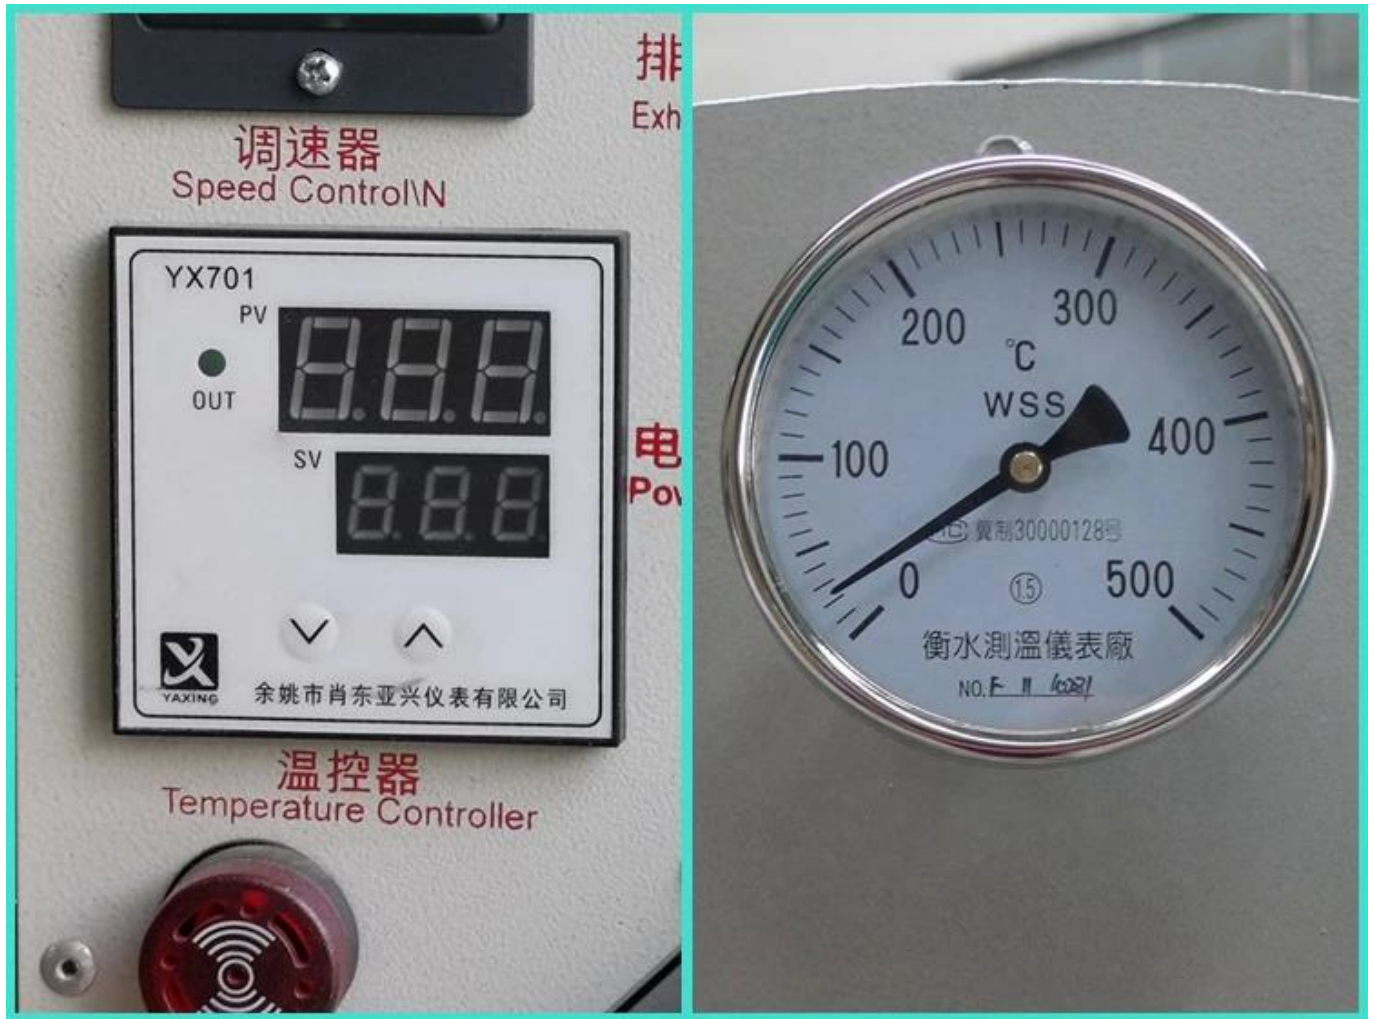

Adopt dual temperature control design, ensure the precise control of temperature and ensure the quality of tea.