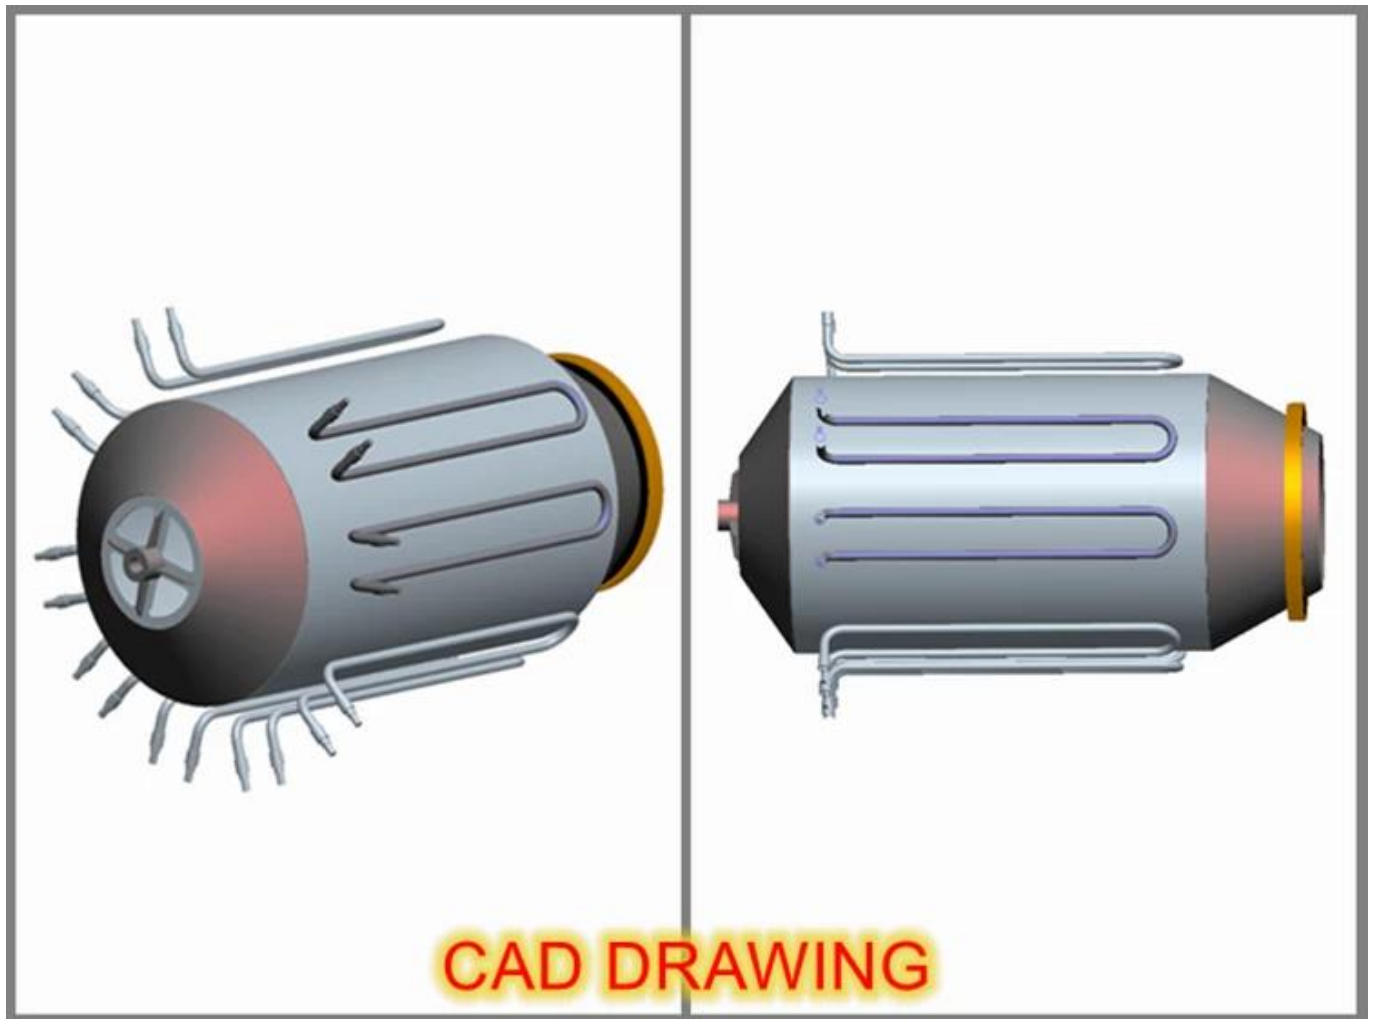

Exhaust fan	Power	85 W
	Speed	2200 rpm
	Voltage	220 V
Drum speed		5-37 min
Heating type		Electric heating
Efficiency		25 kg/h

Specification of all of [Tea Leaf Electric Frying Machine](#).

Model	6CST-D50	6CST-D70
Drum Diameter	50 cm	70 cm
Drum Length	60 cm	100 cm
Capacity	25 kg/h	50 kg/h

If you have special need, it can be customized according to the needs of customers.

DETAILS

Dense electric heating pipe surrounds the whole fixation drum to ensure the uniform heat of cylinder board, tea fixing more evenly.